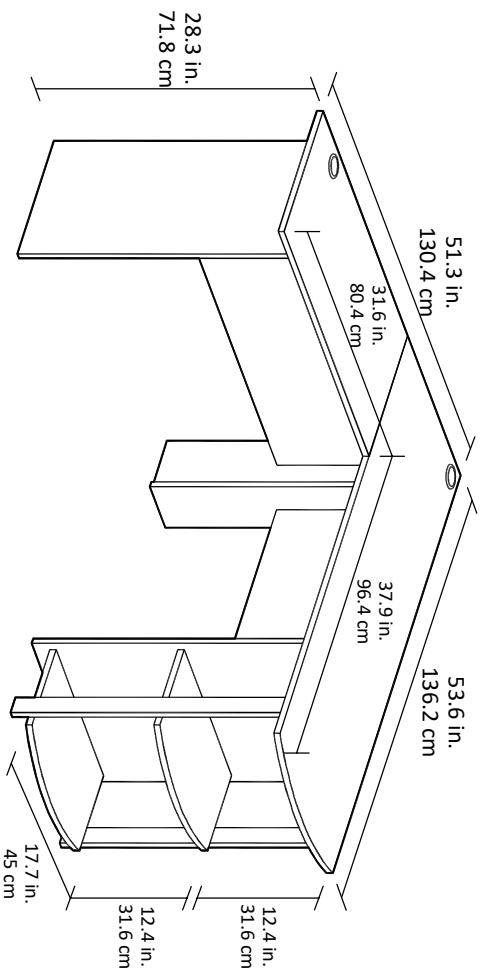

# Dominic L Desk/Dakota L Desk

5449947WCOM

9354303PCOM

5449341WCOM

9354333CCOM

5449026WCOM

5449800WCOM

Panel dimensions :  
53.6 in. (136.2 cm) W  
28.3 in. (71.8 cm) H  
51.3 in. (130.4cm) D

Wood Breakdown : PB : 98%, MDF : 2%  
Total storage : 2.24 cubic feet

Overall Product Size :  
53.6"W x 51.3"D x 28.3"H  
136.2cm W x 130.4cm D x 71.8cm H

Maximum Weight Capacities  
Unit Weight : 170lbs. (76.8kg)