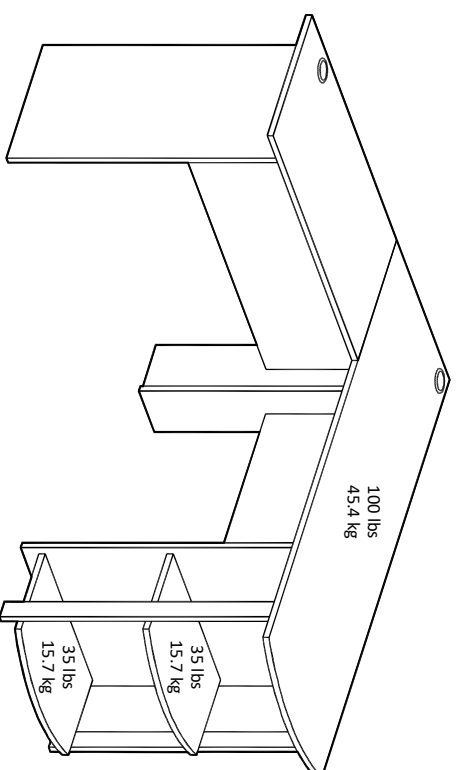

# Dominic L Desk/Dakota L Desk

5449947WCOM

9354303PCOM

5449341WCOM

9354333CCOM

5449026WCOM

5449800WCOM

Panel dimensions :  
53.6 in. (136.2 cm) W  
28.3 in. (71.8 cm) H  
51.3 in. (130.4cm) D

Wood Breakdown : PB : 98%, MDF : 2%  
Total storage : 2.24 cubic feet

Overall Product Size :  
53.6"W x 51.3"D x 28.3"H  
136.2cm W x 130.4cm D x 71.8cm H

Maximum Weight Capacities  
Unit Weight : 170lbs. (76.8kg)